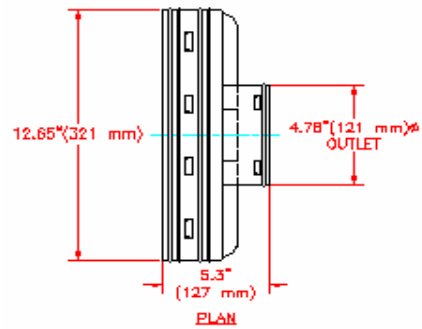

SGC END OUTLET

ITEM#05-141-10

PIPE SIZE	A
12 in (300 mm)	12.3 in (311 mm)
18 in (300 mm)	13.3 in (337 mm)

T RISER EXHAUST

ITEM#05-141-1

PIPE SIZE	A	B
12 in (300 mm)	9.4 in (238 mm)	12.4 in (314 mm)
18 in (300 mm)	9.4 in (238 mm)	12.5 in (318 mm)

SGC FLAT OUTLET

ITEM#05-141-1F

NOTE: ALL FITTINGS DIMENSIONS ARE FOR REFERENCE ONLY