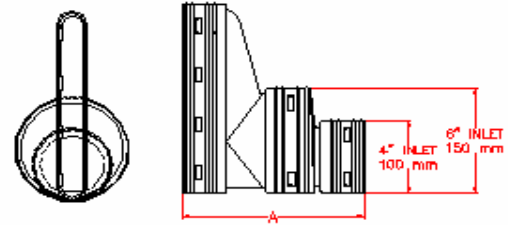

SGC END OUTLET

ITEM#05-141-10

PIPE SIZE	A
12 in (300 mm)	12.3 in (311 mm)
18 in (300 mm)	13.3 in (337 mm)

T RISER EXHAUST

ITEM#05-141-1

PIPE SIZE	A	B
12 in (300 mm)	9.4 in (238 mm)	12.4 in (314 mm)
18 in (300 mm)	9.4 in (238 mm)	12.5 in (318 mm)

SGC FLAT OUTLET

ITEM#05-141-1F

NOTE: ALL FITTINGS DIMENSIONS ARE FOR REFERENCE ONLY