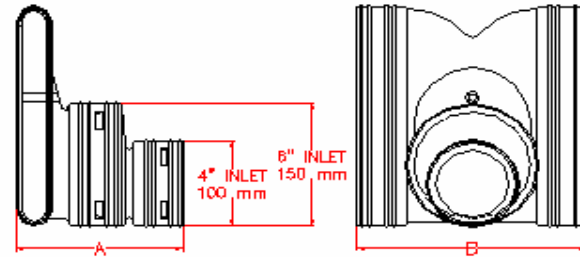

SGC END OUTLET

ITEM#05-141-10

PIPE SIZE	A
12 in (300 mm)	12.3 in (311 mm)
18 in (300 mm)	13.3 in (337 mm)

T RISER EXHAUST

ITEM#05-141-1

PIPE SIZE	A	B
12 in (300 mm)	9.4 in (238 mm)	12.4 in (314 mm)
18 in (300 mm)	9.4 in (238 mm)	12.5 in (318 mm)

SGC FLAT OUTLET

ITEM#05-141-1F

NOTE: ALL FITTINGS DIMENSIONS ARE FOR REFERENCE ONLY